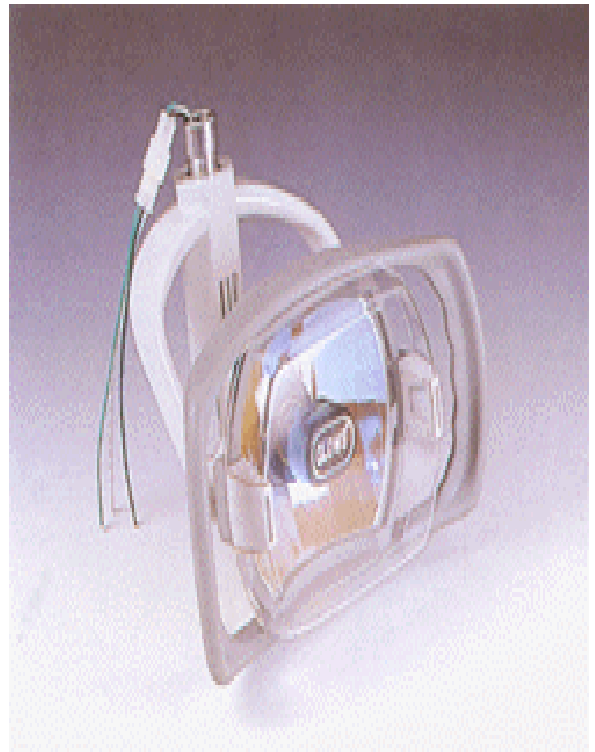

牙科燈1

MODEL:037-C

- Complete set with built-in transformer
- Unit-Mounted type in 220V or 110V
- Wall Mounted type available supply upo request

牙科燈2

MODEL:037

-D

MODEL:037

-F

牙科燈3

MODEL:03
7-G

MODEL:03
7-E